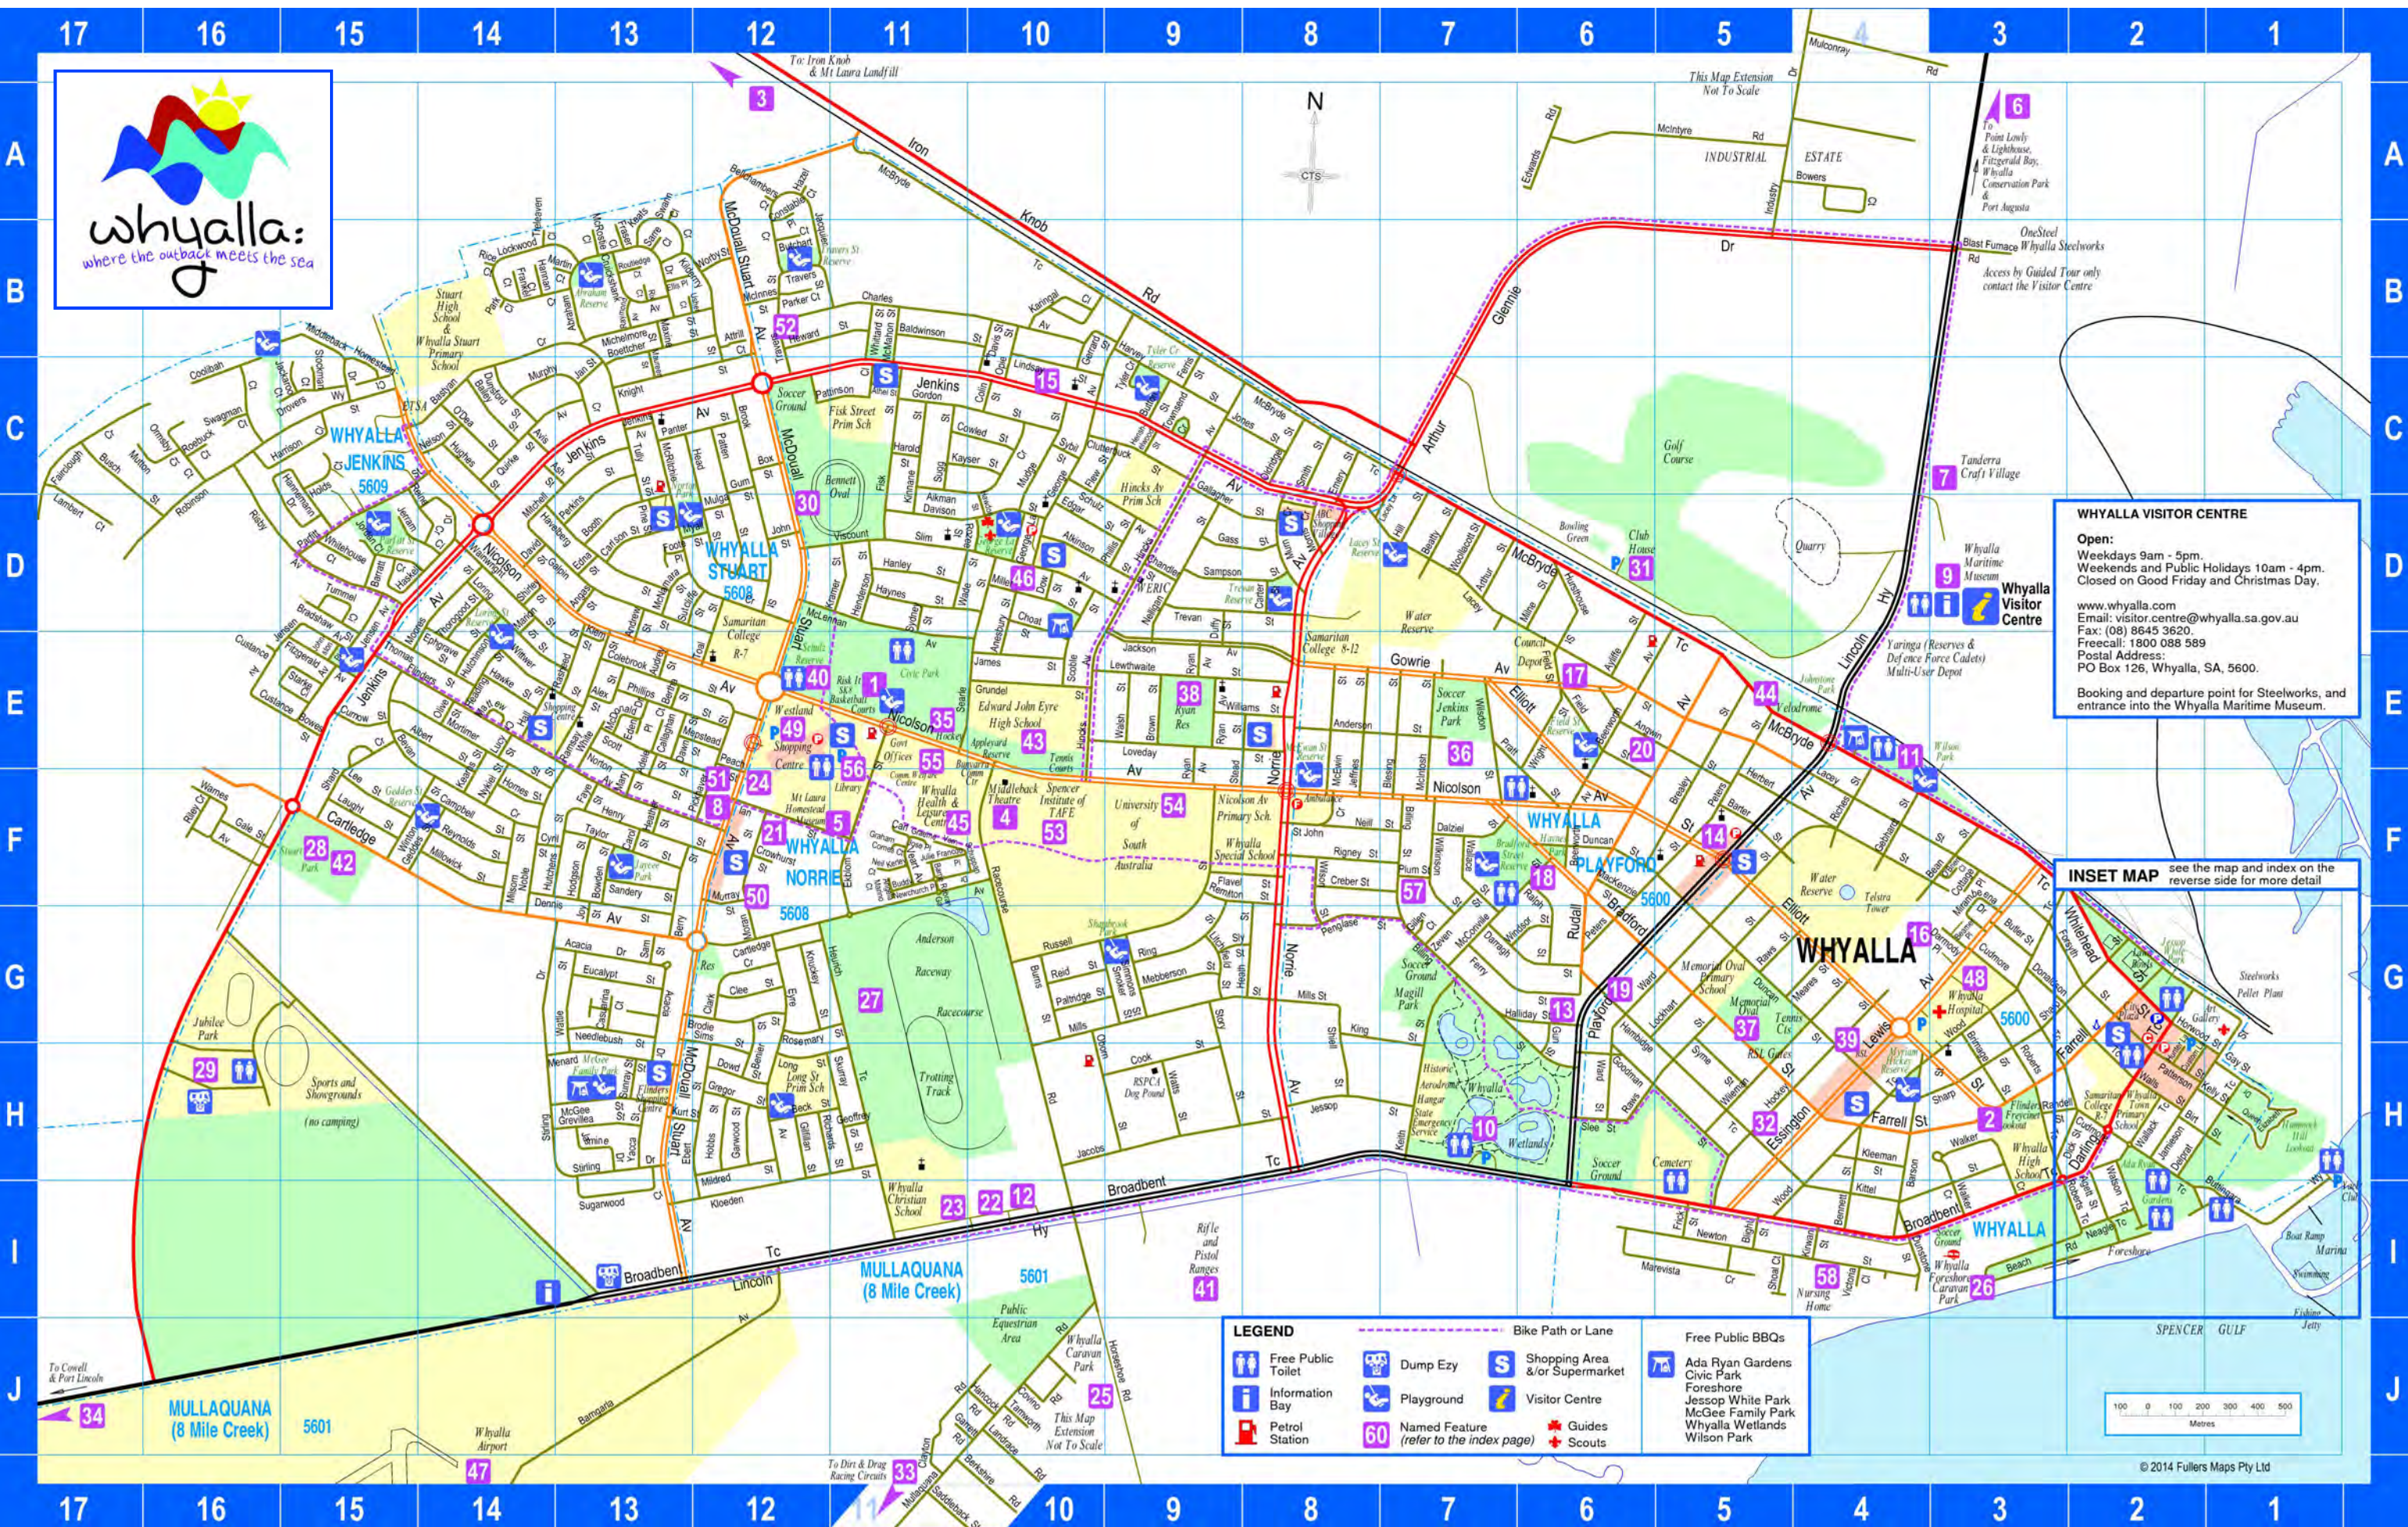

WELCOME TO WHYALLA! with compliments of Whyalla City Council

WHYALLA VISITOR CENTRE

Open:
Weekdays 9am - 5pm.
Weekends and Public Holidays 10am - 4pm.
Closed on Good Friday and Christmas Day.

www.whyalla.com
Email: visitorcentre@whyalla.sa.gov.au
Fax: (08) 8645 3620.
Freecall: 1800 088 589
Postal Address:
PO Box 126, Whyalla, SA, 5600.

Booking and departure point for Steelworks, and entrance into the Whyalla Maritime Museum.

INSET MAP see the map and index on the reverse side for more detail

LEGEND

Free Public Toilet	Dump Ezy	Shopping Area &/or Supermarket	Free Public BBQs
Information Bay	Playground	Visitor Centre	Ada Ryan Gardens Civic Park
Petrol Station	Named Feature (refer to the index page)	Guides	Jessop White Park
		Scouts	Whyalla Wetlands
			Wilson Park

© 2014 Fullers Maps Pty Ltd

Please direct visitor enquiries to the **WHYALLA VISITOR CENTRE** (Map Ref D3)
Lincoln Highway, Whyalla SA 5600 1800 088 589 www.whyalla.com