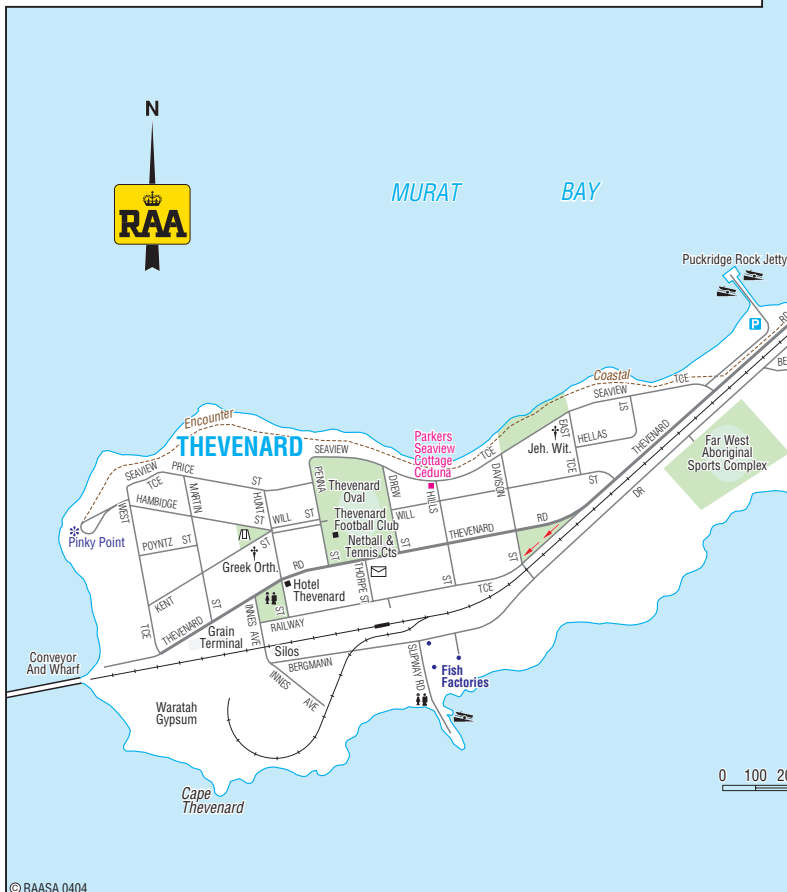

Townplan Legend

Through Route		Visitor Info. Centre	
Major Connecting Road		Tourist Information	
Minor Connecting Road		Tourist Attraction	
Main Street		Lookout	
Street		Golf Course	
Lane		Golf Club	
Railway & Station		Picnic Area	
Route Marker		Playground	
One Way Traffic		Public Toilet	
Parking		Post Office	
Raa District Office		Shopping Centre	
Raa Service Depot		Chemist	
Ambulance		Church	
Hospital		Financial Institutions (Branch Or Agency)	
Police		Anz Bank	
Fire Station		Bank Sa	
Accommodation		Commonwealth Bank	
Caravan Park		N.A.C.O.S. C.U.	
Marina		National Australia Bank	
Boat Ramp		Westpac Bank	
Beach Launch		Australian Central C.U.	

CEDUNA
SCALE